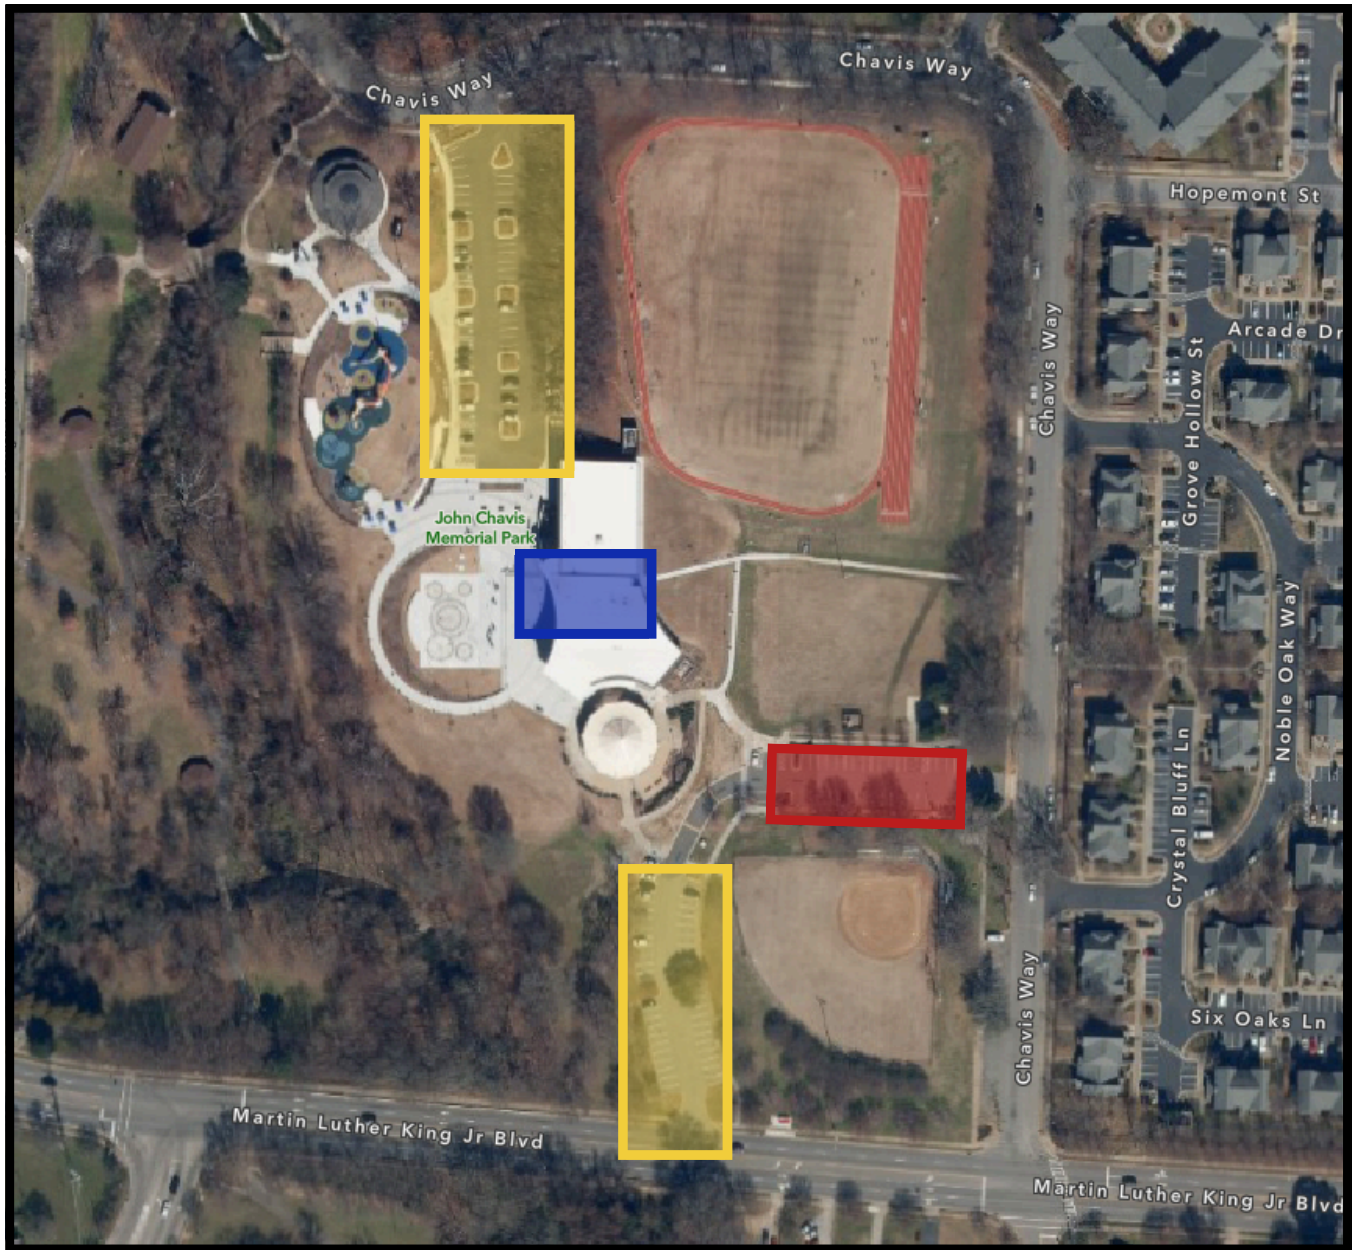

City of Raleigh

**Enclosure Size
2,558 sqft**

**Parking Spaces
115**

**Curbside Spaces
15**

John Chavis Memorial Park Community Center

505 Martin Luther King Jr. Blvd., Raleigh, NC 27601

John Chavis Memorial Park Community Center

505 Martin Luther King Jr. Blvd., Raleigh, NC 27601

Legend

Voter Parking

Curbside Parking

Voting Enclosure